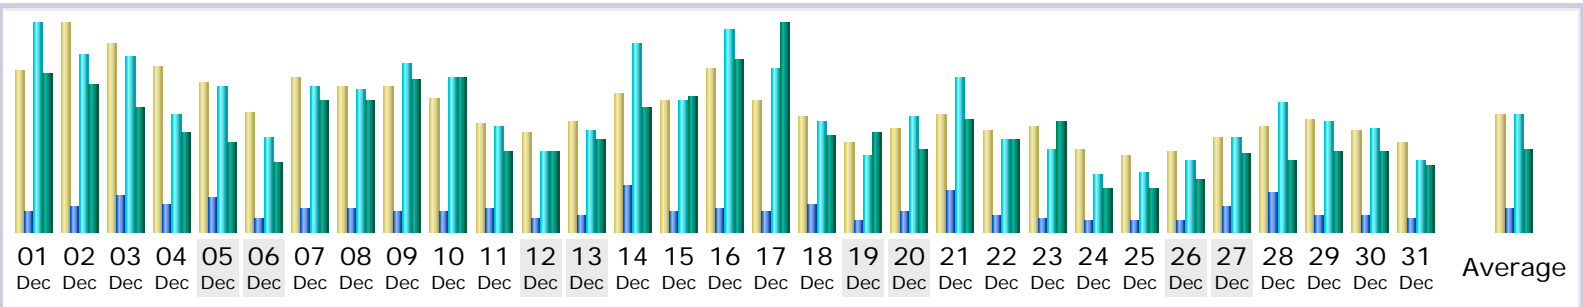

Day	Number of visits	Pages	Hits	Bandwidth
01 Dec 2009	895	2123	22472	370.48 MB
02 Dec 2009	1166	2745	19198	341.95 MB
03 Dec 2009	1059	3977	18732	286.51 MB
04 Dec 2009	920	2762	12491	229.89 MB
05 Dec 2009	830	3549	15515	206.89 MB
06 Dec 2009	669	1460	10107	161.05 MB
07 Dec 2009	862	2327	15688	306.17 MB
08 Dec 2009	808	2272	15289	301.90 MB
09 Dec 2009	808	2152	18024	351.36 MB
10 Dec 2009	745	2008	16634	360.29 MB
11 Dec 2009	606	2296	11352	185.24 MB
12 Dec 2009	545	1346	8647	186.53 MB
13 Dec 2009	616	1671	10761	215.33 MB
14 Dec 2009	769	4949	20464	287.22 MB
15 Dec 2009	737	2174	14177	316.10 MB
16 Dec 2009	912	2379	21855	403.85 MB
17 Dec 2009	729	2222	17500	485.02 MB
18 Dec 2009	635	2888	11923	223.59 MB
19 Dec 2009	500	1243	8056	230.06 MB
20 Dec 2009	578	2045	12336	189.88 MB
21 Dec 2009	652	4273	16699	261.34 MB
22 Dec 2009	563	1520	9943	210.70 MB
23 Dec 2009	583	1408	8765	255.17 MB
24 Dec 2009	458	1156	6011	102.26 MB
25 Dec 2009	423	1114	6385	99.79 MB
26 Dec 2009	442	1201	7536	123.91 MB
27 Dec 2009	529	2630	10219	181.00 MB
28 Dec 2009	583	4198	13815	166.95 MB
29 Dec 2009	625	1709	11764	188.03 MB
30 Dec 2009	562	1500	11072	185.23 MB
31 Dec 2009	495	1402	7500	151.40 MB
Average	652.94	2417.39	12635.07	193.64 MB
Total	21304	70699	410930	7.39 GB

Days of week